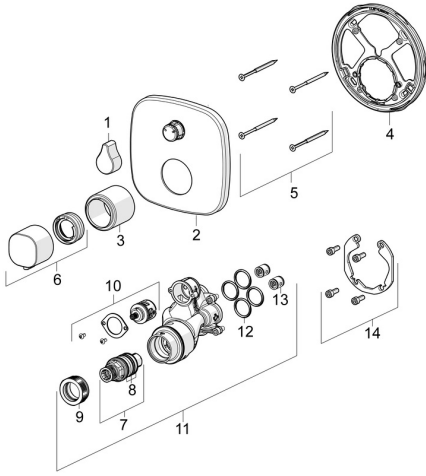

## Spare parts

### SP81149572

	Name	Code
01	Flow control handle Chrome	59914577
02	Cover plate, 154x154 mm Chrome	59914578
03	Cover sleeve Chrome	59914294
04	Fixing part	59914307
05	Screw, M4,5x80	59912890
06	Temperature control handle Chrome	59914295
07	Thermostatic cartridge, 3.4	59914114
08	O-ring kit	59914113
09	Tightening nut, M36x1.5, SW38	59914319
10	Diverter	59914183
11	Functional unit, 81143572	59914314
11	Functional unit, (8114, 8862)	59914311
12	O-ring, 23.47x2.62	59914304
13	Non-return valve	59905714
14	Installation kit	59914186
N.I.	Raising kit, 15 mm	59914182
N.I.	Fixing screw, M6x13	59914657
N.I.	Temperature adjustment limiter	59914426
N.I.	Diverter, 240°	59914656
N.I.	Adapter, H/C reversed	59914184