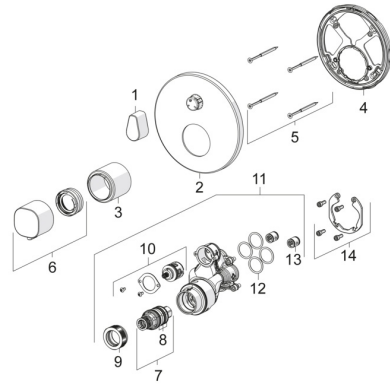

EAN: 4015474278974
static.hansa.com/81139552

Spare parts

SP81139552

	Name	Code
01	Flow control handle Chrome	59914577
02	Cover flange, d 170 mm Chrome	59914317
03	Cover sleeve Chrome	59914294
04	Fixing part	59914307
05	Screw, M4,5x80	59912890
06	Temperature control handle Chrome	59914295
07	Thermostatic cartridge, 3.4	59914114
08	O-ring kit	59914113
09	Tightening nut, M36x1.5, SW38	59914319
10	Diverter	59914183
11	Functional unit, (8114, 8862)	59914311
11	Functional unit, (8113, 8861)	59914316
12	O-ring, 23.47x2.62	59914304
13	Non-return valve	59905714
14	Installation kit	59914186
N.I.	Raising kit, 15 mm, d 170 mm	59914191
N.I.	Adapter, H/C reversed	59914184
N.I.	Raising kit, 15 mm	59914182
N.I.	Fixing screw, M6x13	59914657
N.I.	Diverter, 240°	59914656
N.I.	Temperature adjustment limiter, max 38°C	59914619
N.I.	Diverter, 120°	59914655