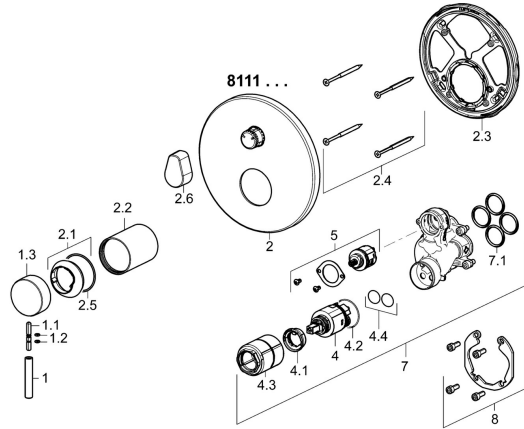

EAN: 4015474279162
static.hansa.com/81119583

Spare parts

SP81119583

	Name	Code
1	Lever, L=50, M5 IG	59913335
1.1	Screw, M5x35	59913299
1.2	O-ring, d 3x1.5	59913100
1.3	Cap Chrome	59913332
2	Cover flange, d 170 mm Chrome	59914302
2.1	Covering cap Chrome	59913364
2.2	Cover sleeve Chrome	59913375
2.3	Fixing part	59914307
2.4	Screw, M4,5x80	59912890
2.5	O-ring, d 38x2	59913212
2.6	Handle Chrome	59914576
4	Cartridge, 3.5 Classic	59913075
4.1	Temperature adjustment limiter	59912325
4.2	O-ring, d 28.24x2.62 Discontinued	59912590
4.3	Screw sleeve, M38x1	59912115
4.4	O-ring, d 10.10x1.60 Discontinued	59905072
5	Diverter	59914183
7	Functional unit, 3.5	59914299
7.1	O-ring, 23.47x2.62	59914304
8	Installation kit	59914186
N.I.	Screwdriver, 5 mm	59914334
N.I.	Raising kit, 15 mm, d 170 mm	59914191
N.I.	Adapter, H/C reversed	59914184
N.I.	Raising kit, 15 mm	59914182
N.I.	Diverter, 120°	59914655
N.I.	Fixing screw, M6x13	59914657