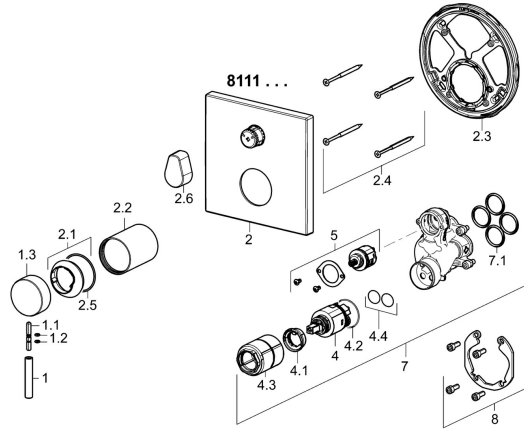

## Spare parts

### SP81119573

	Name	Code
1	Lever, L=50, M5 IG	59913335
1.1	Screw, M5x35	59913299
1.2	O-ring, d 3x1.5	59913100
1.3	Cap Chrome	59913332
2	Cover flange, 150x150 mm Chrome	59914301
2.1	Covering cap Chrome	59913364
2.2	Cover sleeve Chrome	59913375
2.3	Fixing part	59914307
2.4	Screw, M4,5x80	59912890
2.5	O-ring, d 38x2	59913212
2.6	Handle Chrome	59914576
4	Cartridge, 3.5 Classic	59913075
4.1	Temperature adjustment limiter	59912325
4.2	O-ring, d 28.24x2.62 <b>Discontinued</b>	59912590
4.3	Screw sleeve, M38x1	59912115
4.4	O-ring, d 10.10x1.60 <b>Discontinued</b>	59905072
5	Diverter	59914183
7	Functional unit, 3.5	59914299
7.1	O-ring, 23.47x2.62	59914304
8	Installation kit	59914186
N.I.	Screwdriver, 5 mm	59914334
N.I.	Raising kit, 15 mm, 150x150 mm	59914192
N.I.	Adapter, H/C reversed	59914184
N.I.	Raising kit, 15 mm	59914182
N.I.	Diverter, 120°	59914655
N.I.	Fixing screw, M6x13	59914657