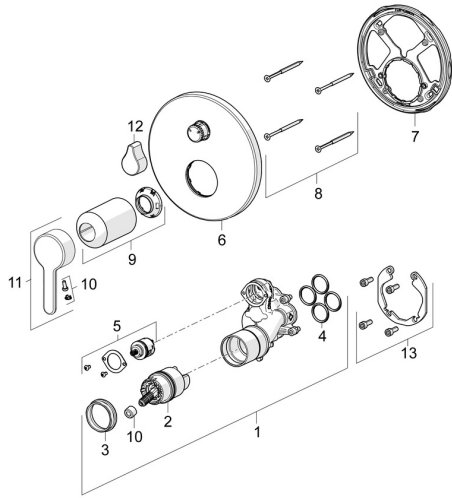

EAN: 4057304006760
static.hansa.com/81119563

Spare parts

SP81119563

	Name	Code
01	Functional unit	59914514
02	Cartridge, 4.0 Classic	59914129
03	Tightening nut, M42x1.5, SW 38	59914128
04	O-ring, 23.47x2.62	59914304
05	Diverter	59914183
06	Cover flange, d 170 mm Chrome	59914308
07	Fixing part	59914307
08	Screw, M4.5x80	59912890
09	Cover sleeve Chrome	59914572
10	Symbol plug	59914573
11	Lever Chrome	59914574
12	Handle Chrome	59914576
13	Installation kit	59914186
N.I.	Adapter, H/C reversed	59914184
N.I.	Raising kit, 15 mm	59914182
N.I.	Fixing screw, M6x13	59914657
N.I.	Diverter, 120°	59914655
N.I.	Raising kit, 15 mm, d 170 mm	59914191