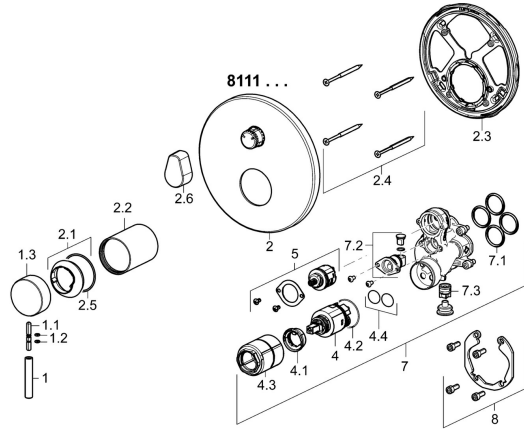

EAN: 4015474279186
static.hansa.com/81113583

Spare parts

SP81113583

	Name	Code
1	Lever, L=50, M5 IG	59913335
1.1	Screw, M5x35	59913299
1.2	O-ring, d 3x1.5	59913100
1.3	Cap Chrome	59913332
2	Cover flange, d 170 mm Chrome	59914302
2.1	Covering cap Chrome	59913364
2.2	Cover sleeve Chrome	59913375
2.3	Fixing part	59914307
2.4	Screw, M4.5x80	59912890
2.5	O-ring, d 38x2	59913212
2.6	Handle Chrome	59914576
4	Cartridge, 3.5 Classic	59913075
4.1	Temperature adjustment limiter	59912325
4.2	O-ring, d 28.24x2.62	Discontinued 59912590
4.3	Screw sleeve, M38x1	59912115
4.4	O-ring, d 10.10x1.60	Discontinued 59905072
5	Diverter	59914183
7	Functional unit, 3.5	59914298
7.1	O-ring, 23.47x2.62	59914304
7.2	Vacuum breaker	59914335
7.3	Non-return valve	59914336
8	Installation kit	59914186
N.I.	Adapter, H/C reversed	59914184
N.I.	Raising kit, 15 mm	59914182
N.I.	Screwdriver, 5 mm	59914334
N.I.	Fixing screw, M6x13	59914657
N.I.	Diverter, 120°	59914655
N.I.	Raising kit, 15 mm, d 170 mm	59914191