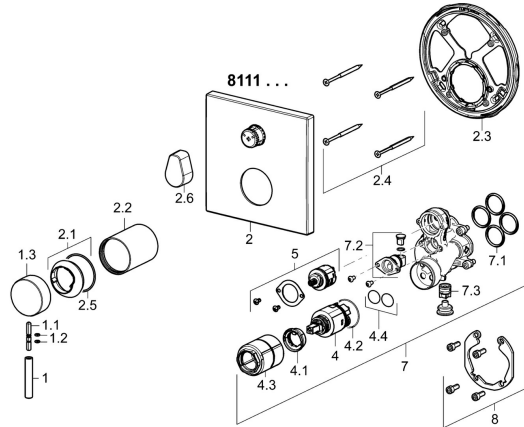

## Spare parts

### SP81113573

	Name	Code
1	Lever, L=50, M5 IG	59913335
1.1	Screw, M5x35	59913299
1.2	O-ring, d 3x1.5	59913100
1.3	Cap Chrome	59913332
2	Cover flange, 150x150 mm Chrome	59914301
2.1	Covering cap Chrome	59913364
2.2	Cover sleeve Chrome	59913375
2.3	Fixing part	59914307
2.4	Screw, M4.5x80	59912890
2.5	O-ring, d 38x2	59913212
2.6	Handle Chrome	59914576
4	Cartridge, 3.5 Classic	59913075
4.1	Temperature adjustment limiter	59912325
4.2	O-ring, d 28.24x2.62 <span style="background-color: black; color: white; padding: 2px;">Discontinued</span>	59912590
4.3	Screw sleeve, M38x1	59912115
4.4	O-ring, d 10.10x1.60 <span style="background-color: black; color: white; padding: 2px;">Discontinued</span>	59905072
5	Diverter	59914183
7	Functional unit, 3.5	59914298
7.1	O-ring, 23.47x2.62	59914304
7.2	Vacuum breaker	59914335
7.3	Non-return valve	59914336
8	Installation kit	59914186
N.I.	Adapter, H/C reversed	59914184
N.I.	Raising kit, 15 mm	59914182
N.I.	Screwdriver, 5 mm	59914334
N.I.	Fixing screw, M6x13	59914657
N.I.	Diverter, 120°	59914655
N.I.	Raising kit, 15 mm, 150x150 mm	59914192