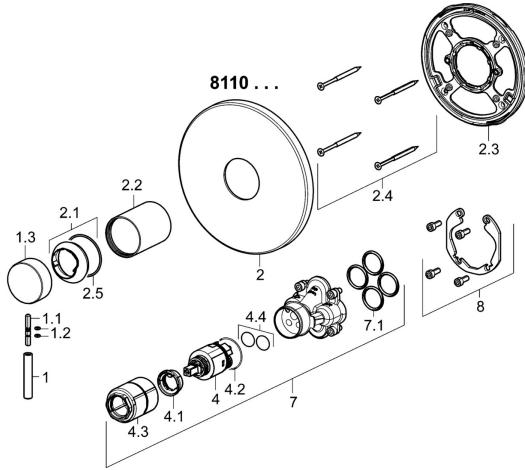

EAN: 4015474278936
static.hansa.com/81109583

Spare parts

SP81109583

	Name	Code
1	Lever, L=50, M5 IG	59913335
1.1	Screw, M5x35	59913299
1.2	O-ring, d 3x1.5	59913100
1.3	Cap Chrome	59913332
2	Cover flange, d 170 mm Chrome	59914306
2.1	Covering cap Chrome	59913364
2.2	Cover sleeve Chrome	59913375
2.3	Fixing part	59914296
2.4	Screw, M4.5x80	59912890
2.5	O-ring, d 38x2	59913212
4	Cartridge, 3.5 Classic	59913075
4.1	Temperature adjustment limiter	59912325
4.2	O-ring, d 28.24x2.62	Discontinued 59912590
4.3	Screw sleeve, M38x1	59912115
4.4	O-ring, d 10.10x1.60	Discontinued 59905072
7	Functional unit, 3.5	59914303
7.1	O-ring, 23.47x2.62	59914304
8	Installation kit	59914186
N.I.	Fixing screw, M6x13	59914657
N.I.	Adapter, H/C reversed	59914184
N.I.	Raising kit, 15 mm	59914182
N.I.	Raising kit, 15 mm, d 170 mm	59914191