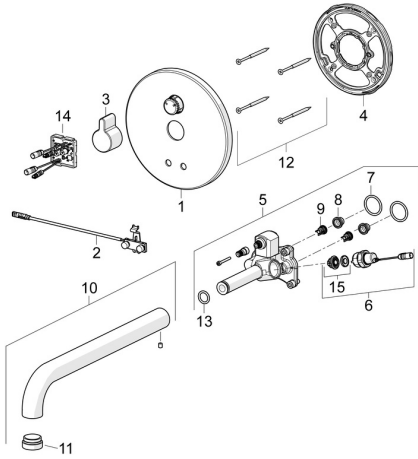

## Spare parts

### SP80812121

	Name	Code
01	Cover plate, d 170 mm Chrome	59914553
02	Sensor	59914648
03	Handle Chrome	59914322
04	Fixing part <b>Discontinued</b>	59914554
05	Functional unit	59914555
06	Solenoid valve complete, 3 V	59914125
07	O-ring, 23.47x2.62	59914304
08	Litter filters	59914085
09	Non-return valve, DN8	59914030
10	Spout, L=310 Chrome	59914549
11	Aerator, M24x1, -105	59914550
12	Screw, M4.5x80	59912890
13	O-ring, d 13.1x2.62	59914551
14	Control unit, 12 V	59914560
15	Membrane for solenoid valve	1006500V
15	Membrane <b>Discontinued</b>	59914126