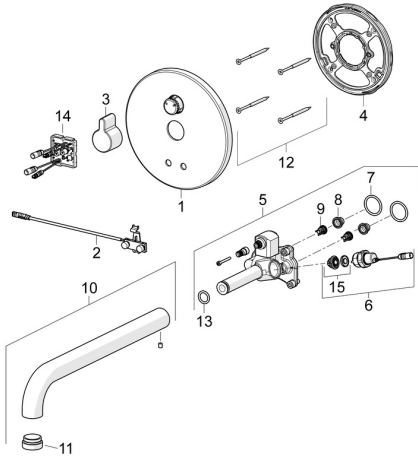

## Spare parts

### SP80812111

|    | Name                            | Code     |
|----|---------------------------------|----------|
| 01 | Cover plate, d 170 mm Chrome    | 59914553 |
| 02 | Sensor                          | 59914544 |
| 03 | Handle Chrome                   | 59914322 |
| 04 | Fixing part <b>Discontinued</b> | 59914554 |
| 05 | Functional unit                 | 59914555 |
| 06 | Solenoid valve complete, 3 V    | 59914125 |
| 07 | O-ring, 23.47x2.62              | 59914304 |
| 08 | Litter filters                  | 59914085 |
| 09 | Non-return valve, DN8           | 59914030 |
| 10 | Spout, L=245 Chrome             | 59914548 |
| 11 | Aerator, M24x1, -105            | 59914550 |
| 12 | Screw, M4.5x80                  | 59912890 |
| 13 | O-ring, d 13.1x2.62             | 59914551 |
| 14 | Control unit, 12 V              | 59914560 |
| 15 | Membrane for solenoid valve     | 1006500V |
| 15 | Membrane <b>Discontinued</b>    | 59914126 |