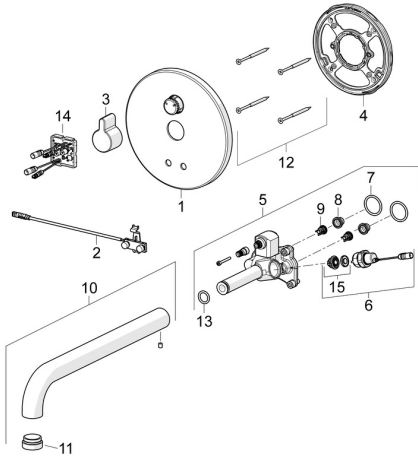

## Spare parts

### SP80812101

	Name	Code
01	Cover plate, d 170 mm Chrome	59914553
02	Sensor	59914647
03	Handle Chrome	59914322
04	Fixing part <b>Discontinued</b>	59914554
05	Functional unit	59914555
06	Solenoid valve complete, 3 V	59914125
07	O-ring, 23.47x2.62	59914304
08	Litter filters	59914085
09	Non-return valve, DN8	59914030
10	Spout, L=170 Chrome	59914547
11	Aerator, M24x1, -105	59914550
12	Screw, M4.5x80	59912890
13	O-ring, d 13.1x2.62	59914551
14	Control unit, 12 V	59914560
15	Membrane for solenoid valve	1006500V
15	Membrane <b>Discontinued</b>	59914126