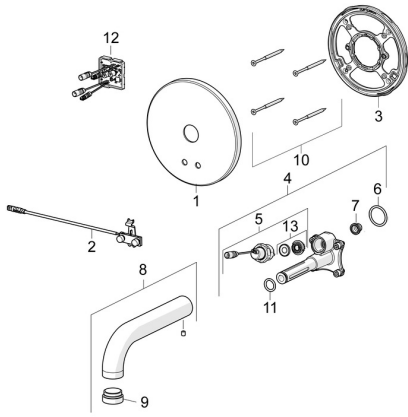

## Spare parts

### SP80802100

	Name	Code
01	Cover plate Chrome	59914543
02	Sensor	59914647
03	Fixing part <b>Discontinued</b>	59914545
04	Functional unit	59914546
05	Solenoid valve complete, 3 V	59914125
06	O-ring, 23.47x2.62	59914304
07	Litter filters	59914085
08	Spout, L=170 Chrome	59914547
09	Aerator, M24x1, -105	59914550
10	Screw, M4.5x80	59912890
11	O-ring, d 13.1x2.62	59914551
12	Control unit, 12 V	59914560
13	Membrane for solenoid valve	1006500V
13	Membrane <b>Discontinued</b>	59914126