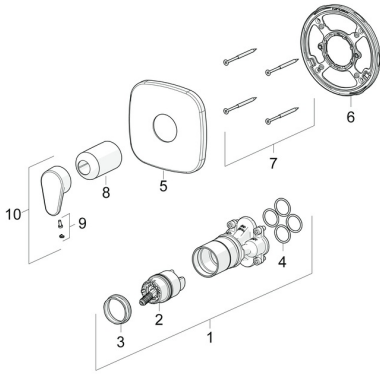

## Spare parts

### SP80649013

	Name	Code
01	Functional unit <span style="background-color: #cccccc;">Discontinued</span>	59914510
02	Cartridge, 4.0 Classic	59914129
03	Tightening nut, M42x1.5, SW 38	59914128
04	O-ring, 23.47x2.62	59914304
05	Cover plate, 154x154 mm Chrome <span style="background-color: #cccccc;">Discontinued</span>	59914571
06	Fixing part	59914511
07	Screw, M4.5x80	59912890
08	Cover sleeve Chrome	59914572
09	Symbol plug	59914341
10	Lever Chrome	59914340
N.I.	Installation kit	59914186
N.I.	Adapter, H/C reversed	59914184
N.I.	Raising kit, 15 mm	59914182