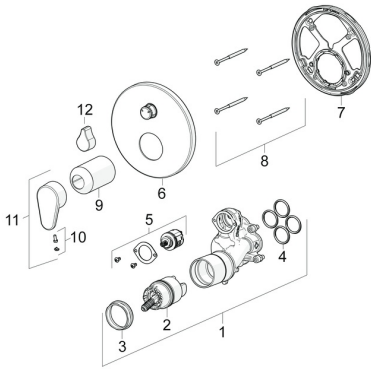

EAN: 4057304004612
static.hansa.com/80639003

Spare parts

SP80639003

	Name	Code
01	Functional unit	59914514
02	Cartridge, 4.0 Classic	59914129
03	Tightening nut, M42x1.5, SW 38	59914128
04	O-ring, 23.47x2.62	59914304
05	Diverter	59914183
06	Cover flange, d 170 mm Chrome	59914308
07	Fixing part	59914307
08	Screw, M4.5x80	59912890
09	Cover sleeve Chrome	59914572
10	Symbol plug	59914341
11	Lever Chrome	59914340
12	Handle Chrome	59914576
N.I.	Adapter, H/C reversed	59914184
N.I.	Raising kit, 15 mm	59914182
N.I.	Fixing screw, M6x13	59914657
N.I.	Raising kit, 15 mm, d 170 mm	59914191