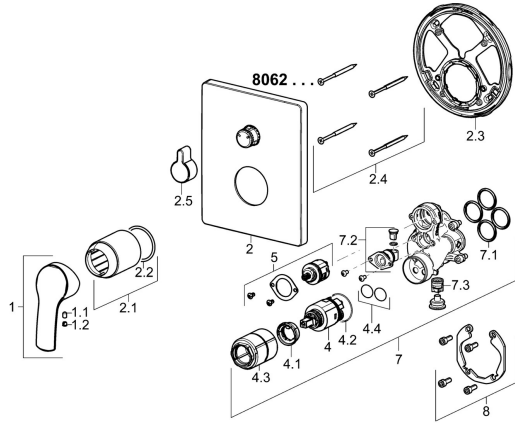

EAN: 4015474278813
static.hansa.com/80623073

Spare parts

SP80623073

	Name	Code
1	Lever Chrome	59914417
1.1	Screw, M5x8, SW2.5	59904755
1.2	Symbol plug Grey	59912112
2	Cover flange, 185x150 mm Chrome	59914327
2.1	Cover sleeve Chrome	59912511
2.2	O-ring, 41x3	59913215
2.3	Fixing part	59914307
2.4	Screw, M4.5x80	59912890
2.5	Diverter knob Chrome	59914324
4	Cartridge, 3.5 Classic	59913075
4.1	Temperature adjustment limiter	59912325
4.2	O-ring, d 28.24x2.62	Discontinued 59912590
4.3	Screw sleeve, M38x1	59912115
4.4	O-ring, d 10.10x1.60	Discontinued 59905072
5	Diverter	59914183
7	Functional unit, 3.5	59914298
7.1	O-ring, 23.47x2.62	59914304
7.2	Vacuum breaker	59914335
7.3	Non-return valve	59914336
8	Installation kit	59914186
N.I.	Adapter, H/C reversed	59914184
N.I.	Raising kit, 15 mm	59914182
N.I.	Screwdriver, 5 mm	59914334
N.I.	Fixing screw, M6x13	59914657
N.I.	Diverter, 120°	59914655