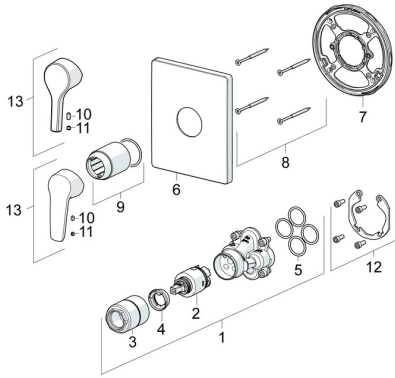

## Spare parts

### SP80619093

	Name	Code
01	Functional unit, 3.5	59914303
02	Cartridge, 3.5 Classic	59913075
03	Screw sleeve, M38x1	59912115
04	Temperature adjustment limiter	59912325
05	O-ring, 23.47x2.62	59914304
06	Cover flange, 185x150 mm Chrome	59914328
07	Fixing part	59914511
08	Screw, M4.5x80	59912890
09	Cover sleeve Chrome	59912511
10	Screw, M5x8, SW2.5	59904755
11	Symbol plug Grey	59912112
12	Installation kit	59914186
13	Lever Chrome	59914712
13	Lever Chrome	59914417
N.I.	Fixing screw, M6x13	59914657
N.I.	Raising kit, 15 mm	59914182
N.I.	Adapter, H/C reversed	59914184