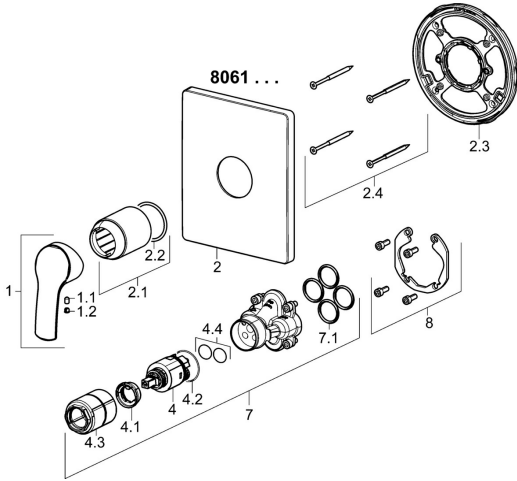

EAN: 4015474278820
static.hansa.com/80619073

Spare parts

SP80619073

	Name	Code
1	Lever Chrome	59914417
1.1	Screw, M5x8, SW2.5	59904755
1.2	Symbol plug Grey	59912112
2	Cover flange, 185x150 mm Chrome	59914328
2.1	Cover sleeve Chrome	59912511
2.2	O-ring, 41x3	59913215
2.3	Fixing part	59914296
2.4	Screw, M4,5x80	59912890
4	Cartridge, 3.5 Classic	59913075
4.1	Temperature adjustment limiter	59912325
4.2	O-ring, d 28.24x2.62	Discontinued 59912590
4.3	Screw sleeve, M38x1	59912115
4.4	O-ring, d 10.10x1.60	Discontinued 59905072
7	Functional unit, 3.5	59914303
7.1	O-ring, 23.47x2.62	59914304
8	Installation kit	59914186
N.I.	Raising kit, 15 mm	59914182
N.I.	Fixing screw, M6x13	59914657
N.I.	Adapter, H/C reversed	59914184