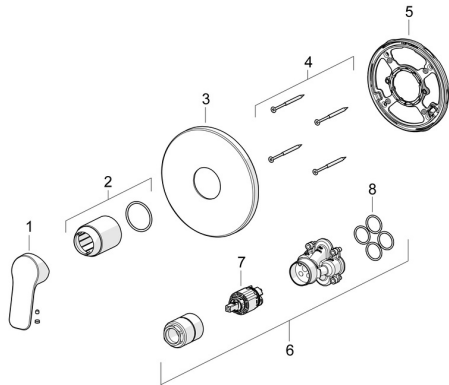

EAN: 4057304019142
static.hansa.com/80569003

Spare parts

SP80569003

	Name	Code
01	Lever Chrome	1014955V
02	Cover sleeve Chrome	59912511
03	Cover flange, d 170 mm Chrome	59914310
04	Screw, M4,5x80	59912890
05	Fixing part	59914296
06	Functional unit, 3.5	59914303
07	Cartridge, 3.5 Classic	59913075
08	O-ring, 23.47x2.62	59914304