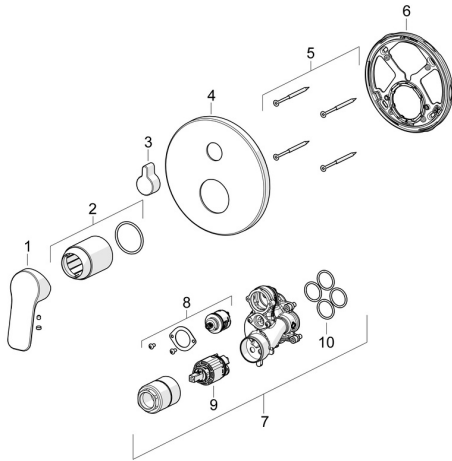

## Spare parts

### SP80559003

	Name	Code
01	Lever Chrome	1014955V
02	Cover sleeve Chrome	59912511
03	Diverter knob Chrome	59914324
04	Cover flange, d 170 mm Chrome	59914308
05	Screw, M4.5x80	59912890
06	Fixing part	59914307
07	Functional unit, 3.5	59914299
08	Diverter	59914183
09	Cartridge, 3.5 Classic	59913075
10	O-ring, 23.47x2.62	59914304