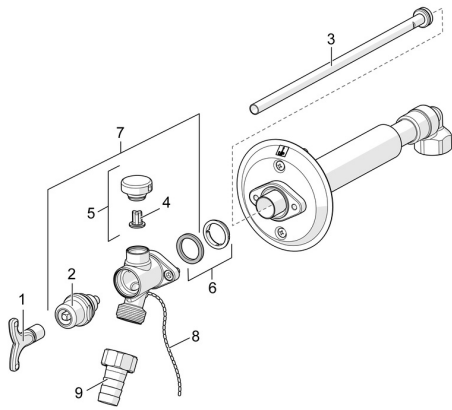

EAN: 4015474277434
static.hansa.com/69509101

Spare parts

SP69509101

	Name	Code
1	Key	59914267
2	Bushing	59914268
3	Inside spindle	59914269
4	Vacuum valve head	59914270
5	Vacuum breaker	59914271
6	Retainer bushing	59914272
7	Outer body	59914273
8	Ball chain	59914274
9	Hose coupling	59914275