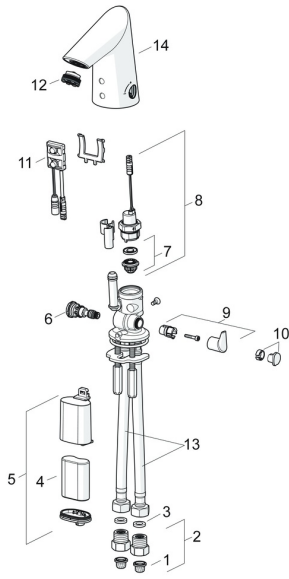

EAN: 4057304014147
static.hansa.com/65412219

Spare parts

SP65412210

	Name	Code
01	Litter filters	59914085
02	One-way valve with litter screen Chrome	59914086
03	Gasket, 8x14.3x2	59914087
04	Battery, 2CR5 6 V	59911670
05	Battery casing, 2CR5 6 V	59914088
06	Temperature regulator	59914089
07	Membrane for solenoid valve	1006500V
07	Membrane support ring Discontinued	59914090
08	Solenoid valve, 6 V	59914091
09	Temperature control handle Chrome	59914092
10	Cover plug Chrome	1010087V
11	Sensor, 6 V Discontinued	59914093
11	Sensor, 6/9/12 V, Bluetooth	59914567
12	Aerator, M21.5x1, 5 l/min	59914094
13	Flexible pipe, L=375, G3/8-M10x1 (2pcs)	59914095
14	Spout Chrome	59914589
N.I.	Limiter	59914106