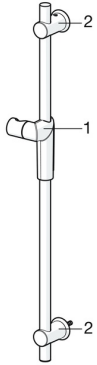

### Spare parts

#### SP65360120

	Name	Code
1	Slide for shower rail Chrome	59914147
2	Wall bracket Chrome <span>Discontinued</span>	59914148