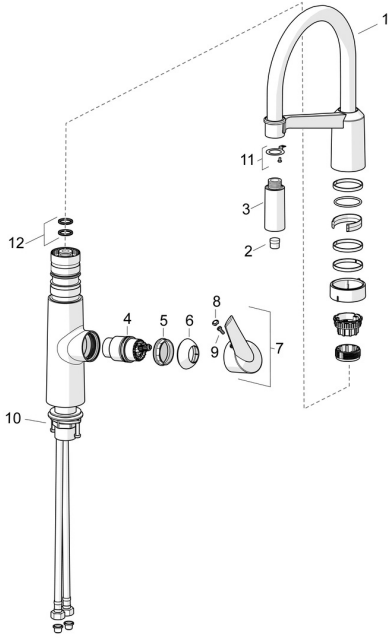

## Spare parts

### SP65282203

	Name	Code
01	High spout Chrome	59914582
02	Aerator	59914583
03	Shower head Chrome	59914584
04	Cartridge, 4.0 Classic	59914129
05	Tightening nut, M42x1.5, SW 38	59914128
06	Covering cap Chrome <b>Discontinued</b>	59914127
07	Lever <b>Discontinued</b>	59914124
08	Symbol plug	59914513
09	Screw set, M4x10	59914586
10	Fixing set	59913371
11	Fixing part <b>Discontinued</b>	59914615
12	Sealing kit	59914144