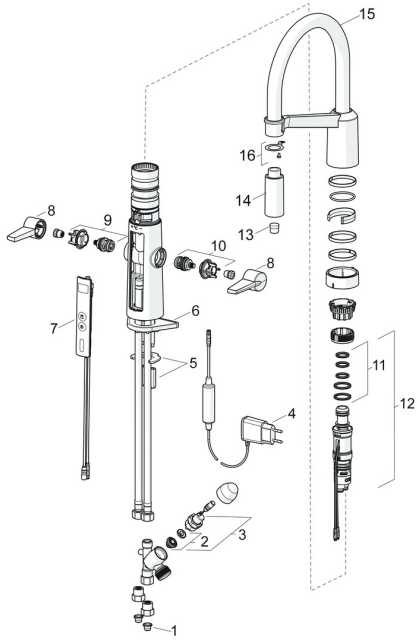

EAN: 4057304004544
static.hansa.com/65262213
Spare parts

SP65262213

	Name	Code
01	Litter filters	59914085
02	Membrane for solenoid valve	1006500V
02	Membrane Discontinued	59914126
03	Solenoid valve complete, 3 V	59914125
04	Power supply, 5 V Discontinued	59914138
05	Fixing plates with nuts	59914132
06	Supporting plate	59910008
07	User interface	59914146
08	Lever	59914140
09	Headpart for hot water	59914141
10	Headpart for cold water	59914142
11	Sealing kit	59914144
12	Temperature regulator	59914585
13	Aerator	59914583
14	Shower head Chrome	59914584
15	High spout Chrome	59914582
16	Fixing part Discontinued	59914615