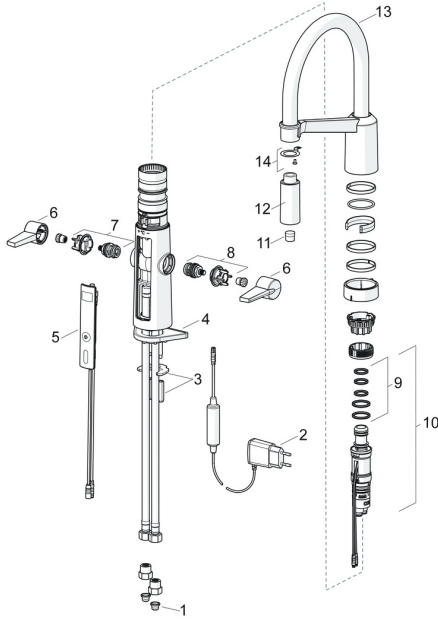

EAN: 4057304004513
static.hansa.com/65252213

Spare parts

SP65252213

	Name	Code
01	Litter filters	59914085
02	Power supply, 5 V Discontinued	59914138
03	Fixing plates with nuts	59914132
04	Supporting plate	59910008
05	User interface	59914139
06	Lever	59914140
07	Headpart for hot water	59914141
08	Headpart for cold water	59914142
09	Sealing kit	59914144
10	Temperature regulator	59914585
11	Aerator	59914583
12	Shower head Chrome	59914584
13	High spout Chrome	59914582
14	Fixing part Discontinued	59914615