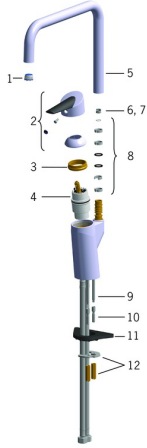

EAN: 4015474277427
static.hansa.com/65212203

Spare parts

SP65212203

	Name	Code
01	Aerator and key, M18.5x1 Chrome	59914350
02	Lever Discontinued	59914170
03	Tightening nut, M42x1.5, SW 38	59914128
04	Cartridge, 4.0 Classic	59914129
05	Spout Discontinued	59914265
06	Spout overturning stopper, 120° Discontinued	59914429
07	Spout overturning stopper, 60° / 0°	59914264
08	Sealing kit for spout	59914266
09	Fixing screw, M6x65 Discontinued	59914259
10	Extension screw kit, M6 Discontinued	59914175
11	Supporting plate	59910008
12	Fixing plates with nuts	59914132