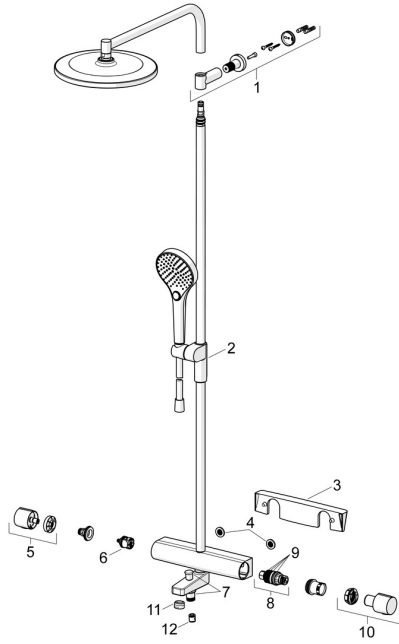

EAN: 4057304018046
static.hansa.com/65162201

Spare parts

SP65162201

	Name	Code
01	Wall bracket Chrome	1013325V
02	Slide for shower rail Chrome	1012974V
03	Shelf Chrome	1012484V
04	Filter sealing, G3/4	59911076
05	Flow control handle Chrome	1006775V
06	Diverter	59914183
08	Thermostatic cartridge, 3.4	59914114
09	O-ring kit	59914113
10	Temperature control handle Chrome	1006752V
11	Aerator, M24x1 A, low pressure Chrome	59902692
12	Non-return valve, DN15	59914250