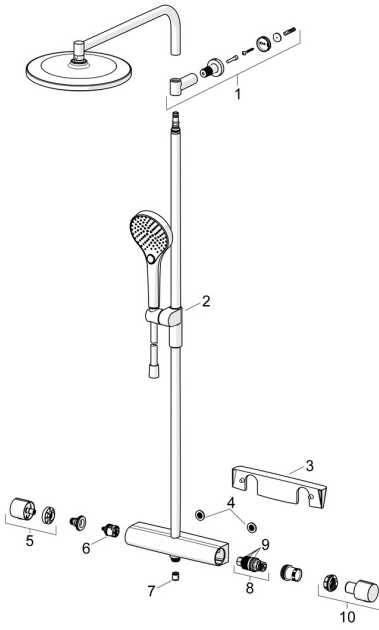

### Spare parts

#### SP65159201

	Name	Code
01	Wall bracket Chrome	1013325V
02	Slide for shower rail Chrome	1012974V
03	Shelf Chrome	1012484V
04	Filter sealing, G3/4	59911076
05	Flow control handle Chrome	1006775V
06	Diverter	59914183
07	Non-return valve, DN15	59914250
08	Thermostatic cartridge, 3.4	59914114
09	O-ring kit	59914113
10	Temperature control handle Chrome	1006752V