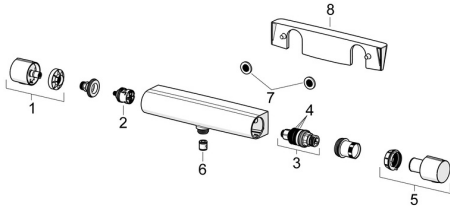

EAN: 4057304018114
static.hansa.com/6514020133

Spare parts

SP6514020133

	Name	Code
01	Flow control handle Matt black	1006775V-33
02	Diverter	59914183
03	Thermostatic cartridge, 3,4	59914114
04	O-ring kit	59914113
05	Temperature control handle Matt black	1006752V-33
06	Non-return valve, DN15	59914250
07	Filter sealing, G3/4	59911076
08	Shelf Matt black	1012484V-33