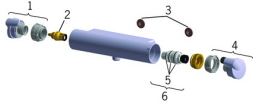

EAN: 4015474273399
static.hansa.com/65140101

Spare parts

SP65140101

	Name	Code
01	Flow control handle	59914110
02	Headpart, G1/2 Chrome	59914111
03	Filter sealing, G3/4	59911076
04	Temperature control handle	59914112
05	Thermostatic cartridge, 3.4	59914114