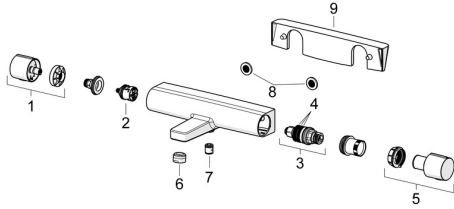

EAN: 4057304017933
static.hansa.com/65132201

Spare parts

SP65132201

	Name	Code
01	Flow control handle Chrome	1006775V
02	Diverter	59914183
03	Thermostatic cartridge, 3,4	59914114
04	O-ring kit	59914113
05	Temperature control handle Chrome	1006752V
06	Aerator, M24x1 A, low pressure Chrome	59902692
07	Non-return valve, DN15	59914250
08	Filter sealing, G3/4	59911076
09	Shelf Chrome	1012484V