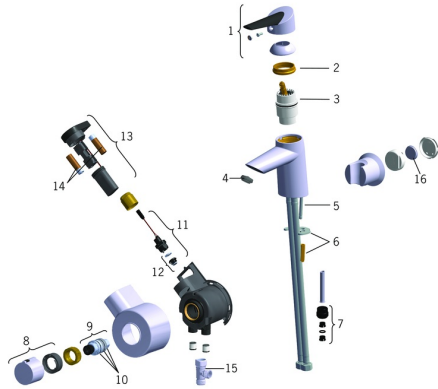

## Spare parts

### SP65073203

	Name	Code
01	Lever <b>Discontinued</b>	59914170
02	Tightening nut, M42x1.5, SW 38	59914128
03	Cartridge, 4.0 Classic	59914129
04	Aerator, M24x1 STD HC A	59914130
05	Fixing screw, M6x55 <b>Discontinued</b>	59914131
06	Fixing plates with nuts	59914132
07	Nipple <b>Discontinued</b>	59914133
08	Temperature control handle <b>Discontinued</b>	59914134
09	Thermostatic cartridge, 3.4	59914114
10	O-ring kit	59914113
11	Solenoid valve complete, 3 V	59914125
12	Membrane for solenoid valve	1006500V
12	Membrane <b>Discontinued</b>	59914126
13	Control unit, 3 V <b>Discontinued</b>	59914135
14	Battery, 1.5 V AA Lithium	59914136
15	Ejector <b>Discontinued</b>	59914251
16	Battery, CR2450 3 V Lithium	59914137
N.I.	Smart Bidetta hand shower Chrome	59914349