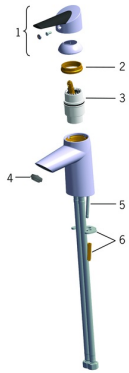

EAN: 4015474273504
static.hansa.com/65072203

Spare parts

SP65092203

	Name	Code
01	Lever Discontinued	59914170
02	Tightening nut, M42x1.5, SW 38	59914128
03	Cartridge, 4.0 Classic	59914129
04	Aerator, M24x1 STD HC A	59914130
05	Fixing screw, M6x55 Discontinued	59914131
06	Fixing plates with nuts	59914132
N.I.	Bidetta hand shower Chrome	59914162
N.I.	Hand shower holder Chrome	04430100