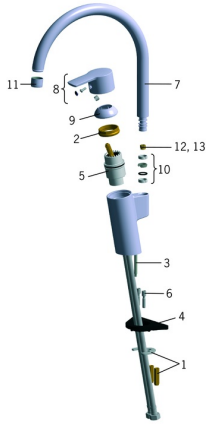

EAN: 4015474277410
static.hansa.com/64712203

Spare parts

SP64712203

	Name	Code
1	Fixing plates with nuts	59914132
2	Tightening nut, M42x1.5, SW 38	59914128
3	Fixing screw, M6x65 Discontinued	59914259
4	Supporting plate	59910008
5	Cartridge, 4.0 Classic	59914129
6	Extension screw kit, M6 Discontinued	59914175
7	Spout Discontinued	59914262
8	Lever Discontinued	59914261
9	Covering cap Chrome Discontinued	59914127
10	Sealing kit	59914263
11	Aerator, M22x1 A Discontinued	59902365
12	Spout overturning stopper, 60° / 0°	59914264
N.I.	Socket wrench, 9 mm	59914181