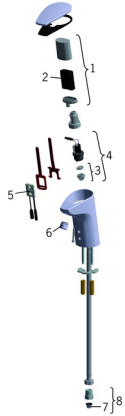

EAN: 4015474277113
static.hansa.com/64472210

Spare parts

SP64472210

	Name	Code
01	Battery casing	59914154
02	Battery, 2CR5 6 V	59911670
03	Membrane for solenoid valve	1006500V
03	Membrane support ring Discontinued	59914090
04	Solenoid valve, 6 V	59914091
05	Sensor, 6 V	59914224
05	Sensor, 6 V /72h	59914248
06	Aerator, M18x1	59914225
07	Litter filters	59914085
08	Nipple, G3/8xG3/8	59914226
N.I.	Flexible pipe, L=375, G3/8-M10x1 (2pcs)	59914095