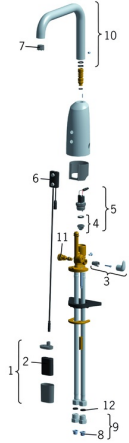

EAN: 4057304015069
static.hansa.com/64442219

Spare parts

SP64442210

	Name	Code
01	Battery casing, 2CR5 6 V	59914088
02	Battery, 2CR5 6 V	59911670
03	Temperature control handle Chrome	59914100
04	Membrane for solenoid valve	1006500V
04	Membrane support ring Discontinued	59914090
05	Solenoid valve, 6 V	59914091
06	Sensor, 6/9/12 V Bluetooth	1005063V
06	Sensor, 6 V Discontinued	59914101
07	Aerator and key, M18.5x1 Z	59914102
08	Litter filters	59914085
09	One-way valve with litter screen Chrome	59914086
10	Spout, L=181	59914103
11	Temperature regulator	59914089
12	Gasket, 8x14.3x2	59914087
N.I.	Limiter	59914106