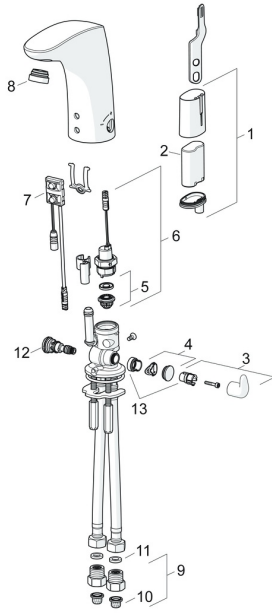

EAN: 4057304008610
static.hansa.com/64432219

Spare parts

SP64432219

	Name	Code
01	Battery casing	59914154
02	Battery, 2CR5 6 V	59911670
03	Temperature control handle Chrome	59914100
04	Cover plug Chrome	59914104
05	Membrane for solenoid valve	1006500V
05	Membrane support ring Discontinued	59914090
06	Solenoid valve, 6 V	59914091
07	Sensor, 6/9/12 V, Bluetooth	59914567
08	Aerator and key, M24x1, 6 l/min Chrome	59914105
09	One-way valve with litter screen Chrome	59914086
10	Litter filters	59914085
11	Gasket, 8x14.3x2	59914087
12	Temperature regulator	59914089
13	Limiter	59914106