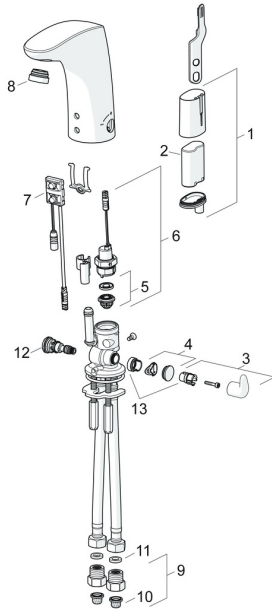

## Spare parts

### SP64432210

	Name	Code
01	Battery casing, 2CR5 6 V	59914088
02	Battery, 2CR5 6 V	59911670
03	Temperature control handle Chrome	59914100
04	Cover plug Chrome	59914104
05	Membrane for solenoid valve	1006500V
05	Membrane support ring <b>Discontinued</b>	59914090
06	Solenoid valve, 6 V	59914091
07	Sensor, 6 V <b>Discontinued</b>	59914107
07	Sensor, 6 V / 72h <b>Discontinued</b>	59914580
08	Aerator and key, M24x1, 6 l/min Chrome	59914105
09	One-way valve with litter screen Chrome	59914086
10	Litter filters	59914085
11	Gasket, 8x14.3x2	59914087
12	Temperature regulator	59914089
13	Limiter	59914106