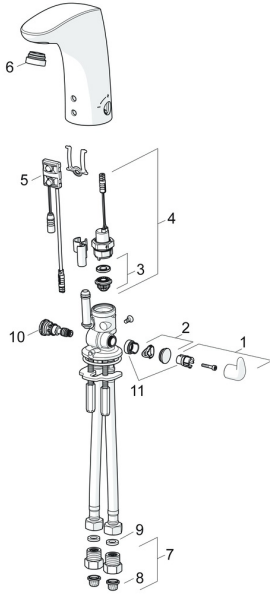

EAN: 4057304016004
static.hansa.com/64432029

Spare parts

SP64432009

	Name	Code
01	Temperature control handle Chrome	59914100
02	Cover plug Chrome	59914104
03	Membrane for solenoid valve	1006500V
03	Membrane support ring Discontinued	59914090
04	Solenoid valve, 6 V	59914091
05	Sensor, 6/9/12 V, Bluetooth	59914567
06	Aerator and key, M24x1, 6 l/min Chrome	59914105
07	One-way valve with litter screen Chrome	59914086
08	Litter filters	59914085
09	Gasket, 8x14.3x2	59914087
10	Temperature regulator	59914089
11	Limiter	59914106
N.I.	Filter sealing	1007900V