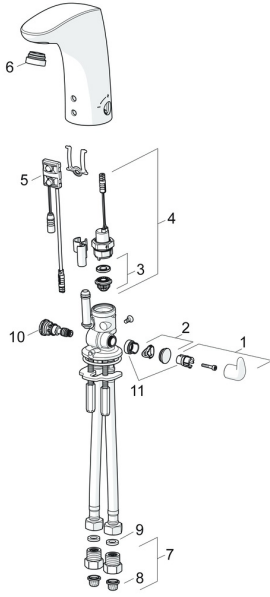

EAN: 4057304009389
static.hansa.com/64432009

Spare parts

SP64432009

	Name	Code
01	Temperature control handle Chrome	59914100
02	Cover plug Chrome	59914104
03	Membrane for solenoid valve	1006500V
03	Membrane support ring Discontinued	59914090
04	Solenoid valve, 6 V	59914091
05	Sensor, 6/9/12 V, Bluetooth	59914567
06	Aerator and key, M24x1, 6 l/min Chrome	59914105
07	One-way valve with litter screen Chrome	59914086
08	Litter filters	59914085
09	Gasket, 8x14.3x2	59914087
10	Temperature regulator	59914089
11	Limiter	59914106
N.I.	Filter sealing	1007900V