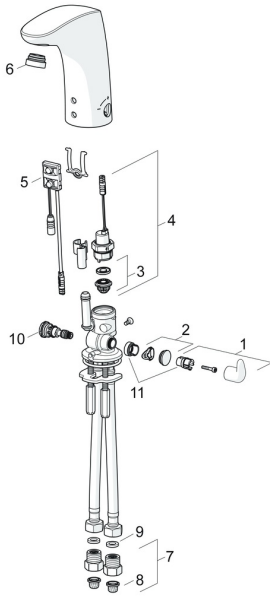

EAN: 4015474273368
static.hansa.com/64432001

Spare parts

SP64432000

	Name	Code
01	Temperature control handle Chrome	59914100
02	Cover plug Chrome	59914104
03	Membrane for solenoid valve	1006500V
03	Membrane support ring Discontinued	59914090
04	Solenoid valve, 6 V	59914091
05	Sensor, 12 V Discontinued	59914098
05	Sensor, 12 V /72h Discontinued	59914229
06	Aerator and key, M24x1, 6 l/min Chrome	59914105
07	One-way valve with litter screen Chrome	59914086
08	Litter filters	59914085
09	Gasket, 8x14.3x2	59914087
10	Temperature regulator	59914089
11	Limiter	59914106