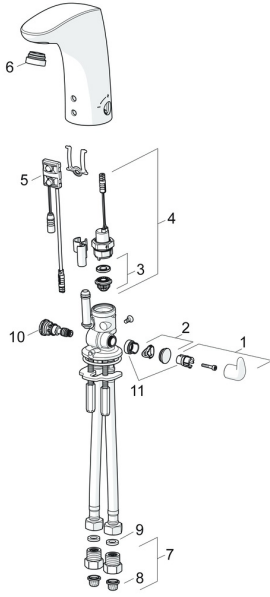

EAN: 4015474277090
static.hansa.com/64432000

Spare parts

SP64432000

	Name	Code
01	Temperature control handle Chrome	59914100
02	Cover plug Chrome	59914104
03	Membrane for solenoid valve	1006500V
03	Membrane support ring Discontinued	59914090
04	Solenoid valve, 6 V	59914091
05	Sensor, 12 V Discontinued	59914098
05	Sensor, 12 V /72h Discontinued	59914229
06	Aerator and key, M24x1, 6 l/min Chrome	59914105
07	One-way valve with litter screen Chrome	59914086
08	Litter filters	59914085
09	Gasket, 8x14.3x2	59914087
10	Temperature regulator	59914089
11	Limiter	59914106