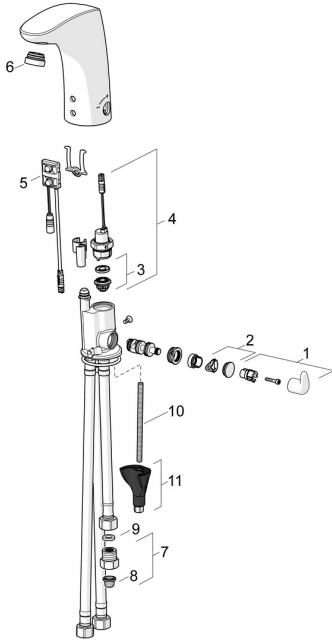

EAN: 4057304016011
static.hansa.com/64421129
Spare parts

SP64421109

	Name	Code
01	Temperature control handle Chrome	59914100
02	Cover plug Chrome	59914104
03	Membrane for solenoid valve	1006500V
03	Membrane support ring Discontinued	59914090
04	Solenoid valve, 6 V	59914091
05	Sensor, 6/9/12 V, Bluetooth	59914567
06	Aerator, M24x1 Chrome	59914607
07	Flow limiter, 5 L/min	59914522
08	Litter filters	59914085
09	Gasket, 8x14.3x2	59914087
10	Fixing screw, M8x1, L=130	59914474
11	Fixing set	59914475