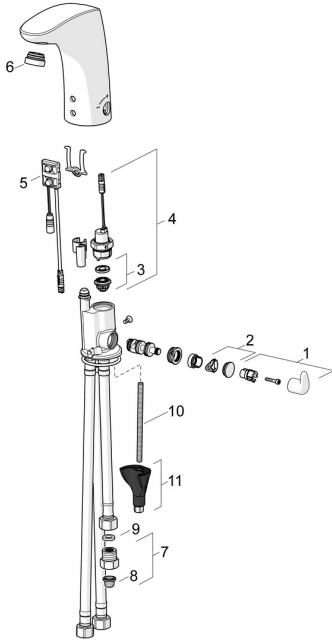

EAN: 4057304008634
static.hansa.com/64421109
Spare parts

SP64421109

	Name	Code
01	Temperature control handle Chrome	59914100
02	Cover plug Chrome	59914104
03	Membrane for solenoid valve	1006500V
03	Membrane support ring Discontinued	59914090
04	Solenoid valve, 6 V	59914091
05	Sensor, 6/9/12 V, Bluetooth	59914567
06	Aerator, M24x1 Chrome	59914607
07	Flow limiter, 5 L/min	59914522
08	Litter filters	59914085
09	Gasket, 8x14.3x2	59914087
10	Fixing screw, M8x1, L=130	59914474
11	Fixing set	59914475