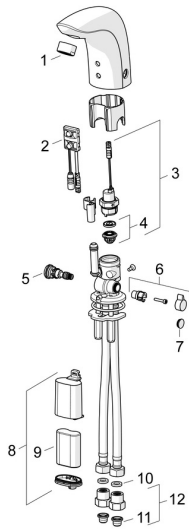

## Spare parts

### SP64412210

	Name	Code
01	Aerator, M24x1, 6 l/min Chrome	59913727
02	Sensor, 6 V <b>Discontinued</b>	59914093
02	Sensor, 6 V / 72h/2min <b>Discontinued</b>	59914286
02	Sensor, 6/9/12 V, Bluetooth	59914567
03	Solenoid valve, 6 V	59914091
04	Membrane for solenoid valve	1006500V
04	Membrane support ring <b>Discontinued</b>	59914090
05	Temperature regulator	59914089
06	Temperature control handle, L=15 Chrome	59914096
07	Cover plug Chrome	59914097
08	Battery casing, 2CR5 6 V	59914088
09	Battery, 2CR5 6 V	59911670
10	Gasket, 8x14.3x2	59914087
11	Litter filters	59914085
12	One-way valve with litter screen Chrome	59914086