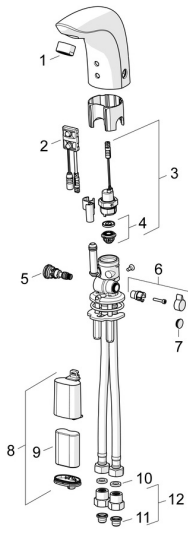

EAN: 4015474273337
static.hansa.com/64412210

Spare parts

SP64412210

	Name	Code
01	Aerator, M24x1, 6 l/min Chrome	59913727
02	Sensor, 6 V Discontinued	59914093
02	Sensor, 6 V / 72h/2min Discontinued	59914286
02	Sensor, 6/9/12 V, Bluetooth	59914567
03	Solenoid valve, 6 V	59914091
04	Membrane for solenoid valve	1006500V
04	Membrane support ring Discontinued	59914090
05	Temperature regulator	59914089
06	Temperature control handle, L=15 Chrome	59914096
07	Cover plug Chrome	59914097
08	Battery casing, 2CR5 6 V	59914088
09	Battery, 2CR5 6 V	59911670
10	Gasket, 8x14.3x2	59914087
11	Litter filters	59914085
12	One-way valve with litter screen Chrome	59914086