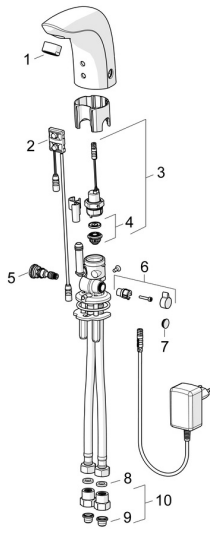

EAN: 4057304014055
static.hansa.com/64412009

Spare parts

SP64412000

	Name	Code
01	Aerator, M24x1, 6 l/min Chrome	59913727
02	Sensor, 12 V Discontinued	59914098
02	Sensor, 12 V /72h Discontinued	59914229
02	Sensor, 6/9/12 V, Bluetooth	59914567
03	Solenoid valve, 6 V	59914091
04	Membrane for solenoid valve	1006500V
04	Membrane support ring Discontinued	59914090
05	Temperature regulator	59914089
06	Temperature control handle, L=15 Chrome	59914096
07	Cover plug Chrome	59914097
08	Gasket, 8x14.3x2	59914087
09	Litter filters	59914085
10	One-way valve with litter screen Chrome	59914086