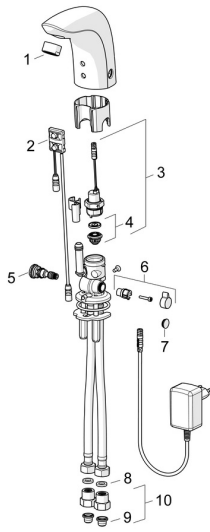

EAN: 4015474273306
static.hansa.com/64412001

Spare parts

SP64412000

	Name	Code
01	Aerator, M24x1, 6 l/min Chrome	59913727
02	Sensor, 12 V Discontinued	59914098
02	Sensor, 12 V /72h Discontinued	59914229
02	Sensor, 6/9/12 V, Bluetooth	59914567
03	Solenoid valve, 6 V	59914091
04	Membrane for solenoid valve	1006500V
04	Membrane support ring Discontinued	59914090
05	Temperature regulator	59914089
06	Temperature control handle, L=15 Chrome	59914096
07	Cover plug Chrome	59914097
08	Gasket, 8x14.3x2	59914087
09	Litter filters	59914085
10	One-way valve with litter screen Chrome	59914086