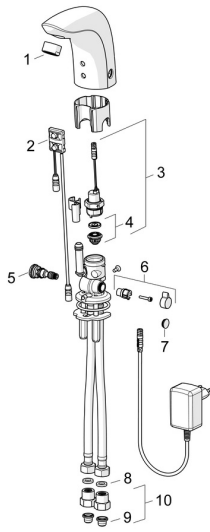

EAN: 4015474277076
static.hansa.com/64412000

Spare parts

SP64412000

	Name	Code
01	Aerator, M24x1, 6 l/min Chrome	59913727
02	Sensor, 12 V Discontinued	59914098
02	Sensor, 12 V /72h Discontinued	59914229
02	Sensor, 6/9/12 V, Bluetooth	59914567
03	Solenoid valve, 6 V	59914091
04	Membrane for solenoid valve	1006500V
04	Membrane support ring Discontinued	59914090
05	Temperature regulator	59914089
06	Temperature control handle, L=15 Chrome	59914096
07	Cover plug Chrome	59914097
08	Gasket, 8x14.3x2	59914087
09	Litter filters	59914085
10	One-way valve with litter screen Chrome	59914086