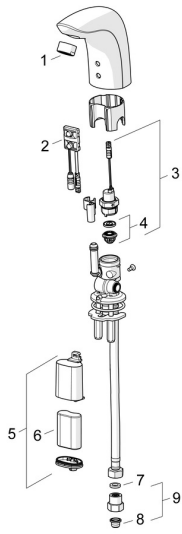

EAN: 4057304014116
static.hansa.com/64402219

Spare parts

SP64402210

	Name	Code
01	Aerator, M24x1, 6 l/min Chrome	59913727
02	Sensor, 6 V Discontinued	59914093
02	Sensor, 6 V / 72h/2min Discontinued	59914286
02	Sensor, 6/9/12 V, Bluetooth	59914567
03	Solenoid valve, 6 V	59914091
04	Membrane for solenoid valve	1006500V
04	Membrane support ring Discontinued	59914090
05	Battery casing, 2CR5 6 V	59914088
06	Battery, 2CR5 6 V	59911670
07	Gasket, 8x14.3x2	59914087
08	Litter filters	59914085
09	One-way valve with litter screen Chrome	59914086